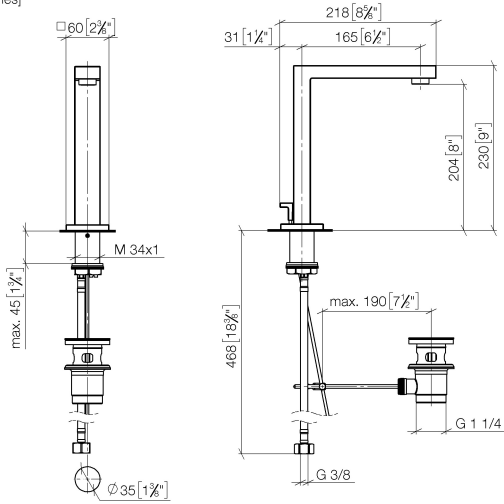

## SYMETRICS Deck-mounted basin spout with pop-up waste - Platinum

---

13 713 980

- 165mm projection
- fixed spout
- circular, air-enriched flow
- height of mixer 230 mm
- height up to aerator 205 mm
- hole diameter 35 mm
- 2x screw-in M 10 x 1 pressure hose, leak-tested
- rosette 60 x 60 mm
- max. flow 7 l/min
- lead-free

Only suitable for basins with an overflow.

**SYMETRICS Deck-mounted basin spout with pop-up waste - Platinum**

13 713 980

mm [inches]

**Flow rate chart**

**Certificates**

ETA\_18519.

LGA\_18651.

# SYMETRICS Deck-mounted basin spout with pop-up waste - Platinum

13 713 980